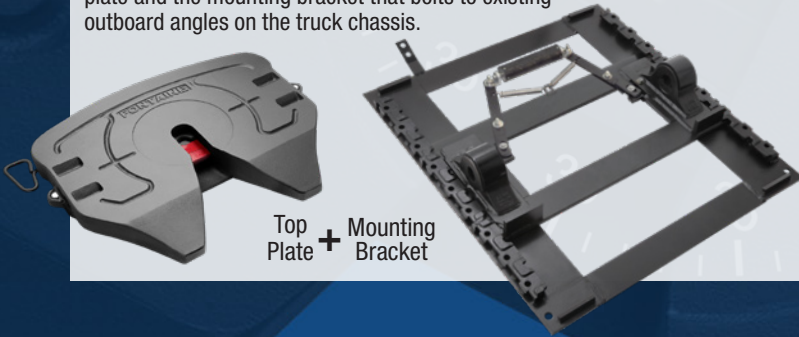

See your Fontaine Representative for application details or refer to Application Guide (LT-076) on website
©2024 Fontaine Fifth Wheel • LT-245 • Feb 2024 • R41

The NEW innovative Fontaine NO-TILT design makes it easy to engage or disengage the NO-TILT mode. Just release the retainers and flip the levers into position. Quick. Easy. No tools!

Fifth wheel complete assemblies include the top plate and the mounting bracket that bolts to existing outboard angles on the truck chassis.

Top Plate + Mounting Bracket

Select complete assemblies now up to 50% OFF!
Participating Part Number Cross Reference